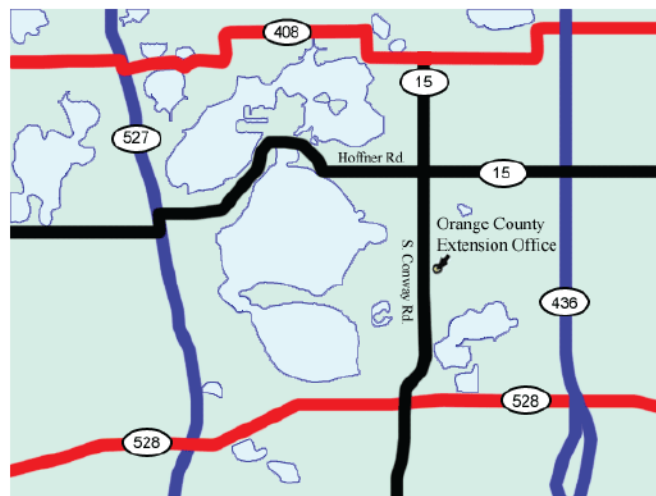

Local Map

**Plant & Garden
Festival Link**

**Master Gardener
Facebook Link**