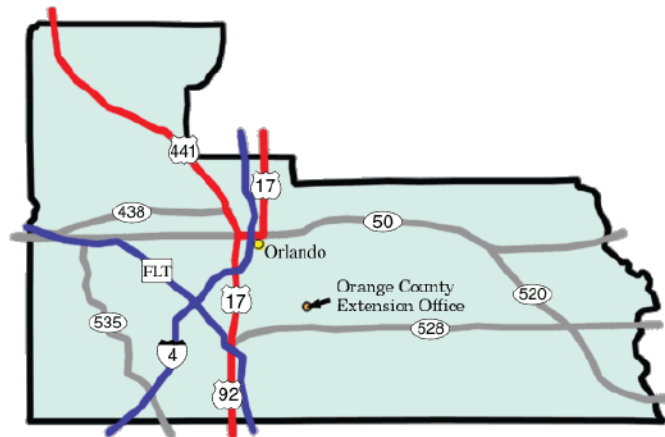

Maps to the Festival

Orange County Extension Facility

6021 South Conway Road, Orlando, FL 32812

From north Orange County: Take I-4 west to E. Michigan Street and turn left. Continue to Bumby Avenue and turn right. Turn left on Lake Margaret Drive, then turn right on Conway Road. Continue south approximately 3 miles to the Extension Education Center at 6021 S. Conway Road.

From west Orange County: Take Colonial Drive to I-4 West. Exit at E. Michigan Street and turn left. Continue to Bumby Avenue and turn right. Turn left on Lake Margaret Drive, then turn right on Conway Road. Continue south approximately 3 miles to the Extension Education Center at 6021 S. Conway Rd.

From east Orange County: Take Colonial Drive west to Semoran Blvd / 436 and turn left. Continue south for approximately 5 miles, then turn right on Hoffner Road. Turn left onto S. Conway Road. Continue south approximately 0.8 miles to the Extension Education Center at 6021 S. Conway Rd.

From south Orange County: Take Sand Lake Road to Jetport Drive (near Boggy Creek Road). Go straight on Jetport Drive, then turn left onto Tradeport Drive. Tradeport Drive becomes S. Conway Road. Continue north approximately 0.9 miles to the Extension Education Center at 6021 S. Conway Road.

County Map